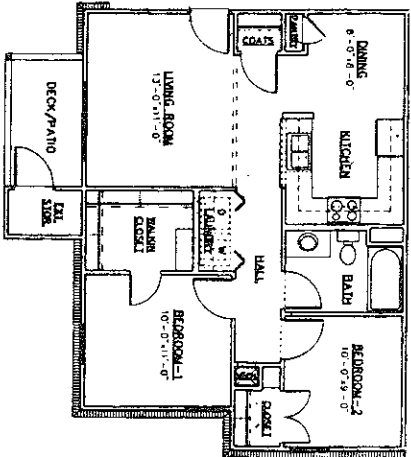

Bradford Place

Floor Plans

TWO BEDROOM APT./1-BATH
800 S.F.

Rent: \$ 775
 Deposit: \$ 200 +
 Square Ft.: 800

TWO BEDROOM APT./2-BATH
855 S.F.

Rent: \$ 795
 Deposit: \$ 200 +
 Square Ft.: 855

THREE BEDROOM APT./2-BATH
1,018 S.F.

Rent: \$ 1075
 Deposit: \$ 200 +
 Square Ft.: 1,018