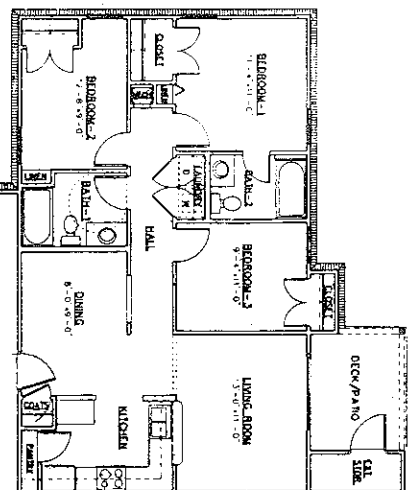

Bradford Place

Floor Plans

TWO BEDROOM APT./1-BATH
800 S.F.

Rent: \$ 775
 Deposit: \$ 200 +
 Square Ft.: 800

TWO BEDROOM APT./2-BATH
855 S.F.

Rent: \$ 795
 Deposit: \$ 200 +
 Square Ft.: 855

THREE BEDROOM APT./2-BATH
1,018 S.F.

Rent: \$ 1075
 Deposit: \$ 200 +
 Square Ft.: 1,018