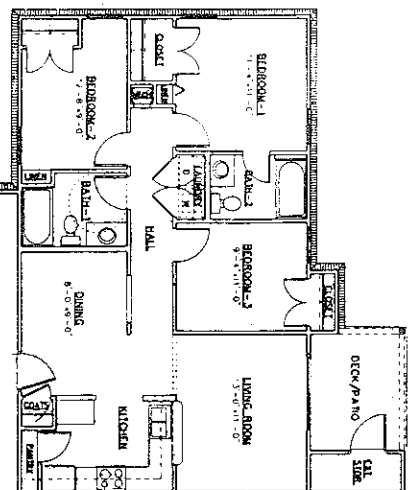

## Floor Plans

TWO BEDROOM APT./1-BATH  
800 S.F.

Rent: \$ 775  
 Deposit: \$ 200 +  
 Square Ft.: 800

TWO BEDROOM APT./2-BATH  
855 S.F.

Rent: \$ 795  
 Deposit: \$ 200 +  
 Square Ft.: 855

THREE BEDROOM APT./2-BATH  
1,018 S.F.

Rent: \$ 1075  
 Deposit: \$ 200 +  
 Square Ft.: 1,018