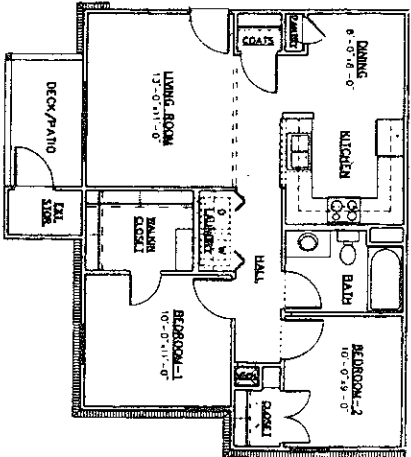

# Bradford Place

## Floor Plans

TWO BEDROOM APT./1-BATH  
800 S.F.

Rent: \$ 775  
 Deposit: \$ 200 +  
 Square Ft.: 800

TWO BEDROOM APT./2-BATH  
855 S.F.

Rent: \$ 795  
 Deposit: \$ 200 +  
 Square Ft.: 855

THREE BEDROOM APT./2-BATH  
1,018 S.F.