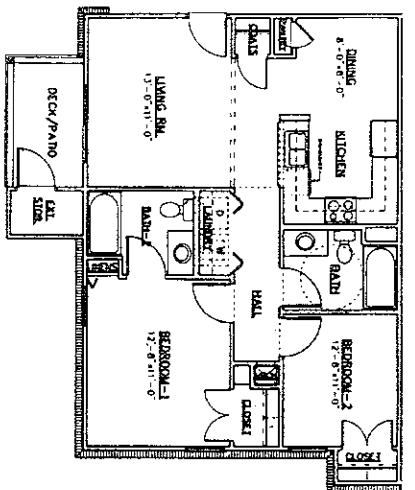

Bradford Place

Floor Plans

TWO BEDROOM APT./1-BATH
800 S.F.

Rent: \$ 775
 Deposit: \$ 200 +
 Square Ft.: 800

TWO BEDROOM APT./2-BATH
855 S.F.

Rent: \$ 795
 Deposit: \$ 200 +
 Square Ft.: 855

THREE BEDROOM APT./2-BATH
1,018 S.F.