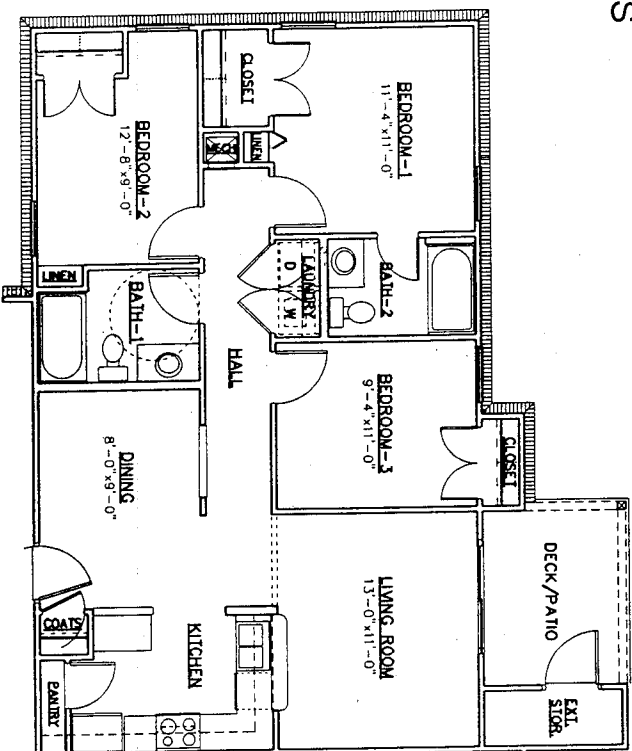

Lyons Walk

FLOOR PLANS

2-Bedroom, 1-Bath
800 Square Feet

3-Bedroom, 2-Bath
1018 Square Feet

Directions:

From Interstate 40 West, take Business 40 at exit 14. Turn right, then left at the 1st stop light (Old Winston Road). Go to the "fork" in the road and turn right onto Hopkins Road. Go to the stop light and turn left onto Mountain Street, then another left on Lyons Walk Drive.